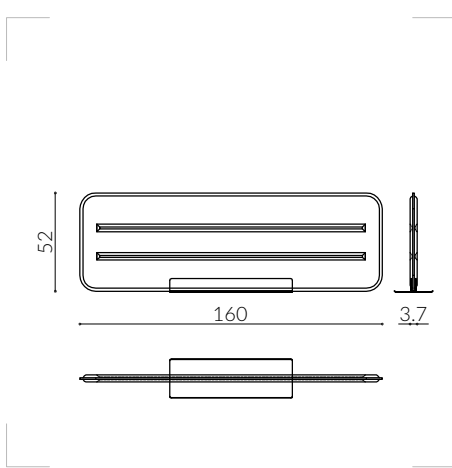

# JASPER

JAS.201.80x52.PG1.COLOR.MOTIVE

JAS.201.120x52.PG1.COLOR.MOTIVE

JAS.201.140x52.PG1.COLOR.MOTIVE

JAS.201.160x52.PG1.COLOR.MOTIVE

JAS.201.180x52.PG1.COLOR.MOTIVE

JAS.201.200x52.PG1.COLOR.MOTIVE