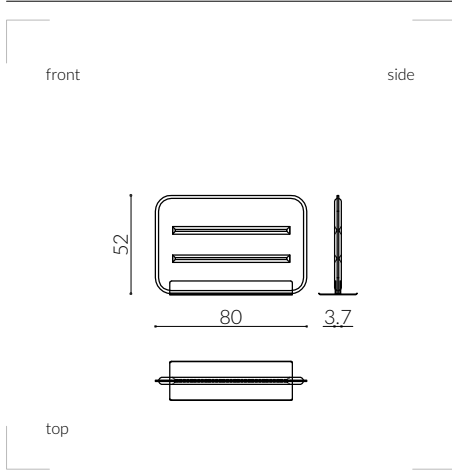

# JASPER

JAS.201.80x37.PG1.COLOR.MOTIVE

JAS.201.120x37.PG1.COLOR.MOTIVE

JAS.201.140x37.PG1.COLOR.MOTIVE

JAS.201.160x37.PG1.COLOR.MOTIVE

JAS.201.180x37.PG1.COLOR.MOTIVE

JAS.201.200x37.PG1.COLOR.MOTIVE

# JASPER

JAS.201.80x52.PG1.COLOR.MOTIVE

JAS.201.120x52.PG1.COLOR.MOTIVE

JAS.201.140x52.PG1.COLOR.MOTIVE

JAS.201.160x52.PG1.COLOR.MOTIVE

JAS.201.180x52.PG1.COLOR.MOTIVE

JAS.201.200x52.PG1.COLOR.MOTIVE