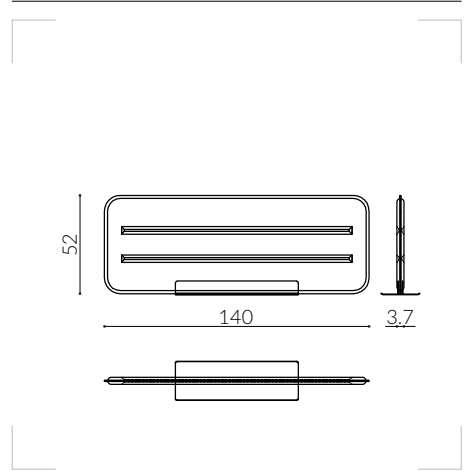

# JASPER

JAS.201.80x52.PG1.COLOR.MOTIVE

JAS.201.120x52.PG1.COLOR.MOTIVE

JAS.201.140x52.PG1.COLOR.MOTIVE

JAS.201.160x52.PG1.COLOR.MOTIVE

JAS.201.180x52.PG1.COLOR.MOTIVE

JAS.201.200x52.PG1.COLOR.MOTIVE