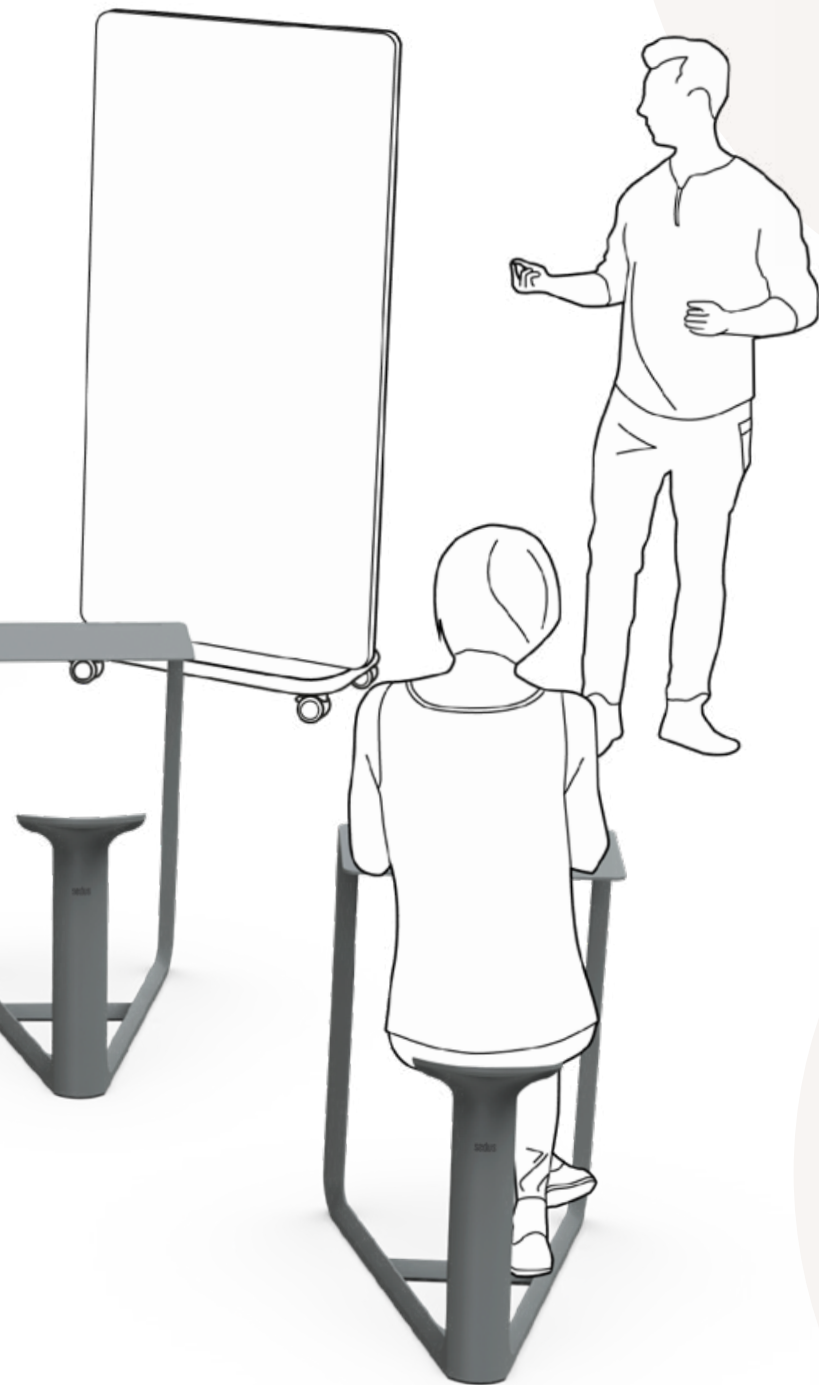

Frame

Black

Basalt grey

Pale grey

Need to change location quickly? se:note is easy to take along or relocate thanks to its light weight and the recessed handle in the seat.

When not in use,
the micro-workplace
can be staggered
to save space.

The desk surface has a
pen groove. The legs can
be equipped with felt glides.

se:note is a workstation in monoblock design, combining a seat and a writing surface. It makes separate desks or writing tablets superfluous. Its design intuitively invites you to sit down for taking notes or having a quick read. And what is more, se:note can be easily grouped, arranged in different constellations and stored away just as quickly.