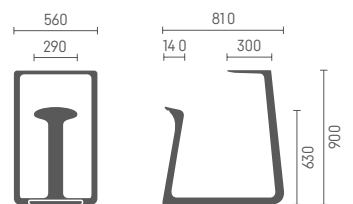

Frame

Black

Basalt grey

Pale grey

Need to change location quickly? se:note is easy to take along or relocate thanks to its light weight and the recessed handle in the seat.

When not in use,
the micro-workplace
can be staggered
to save space.