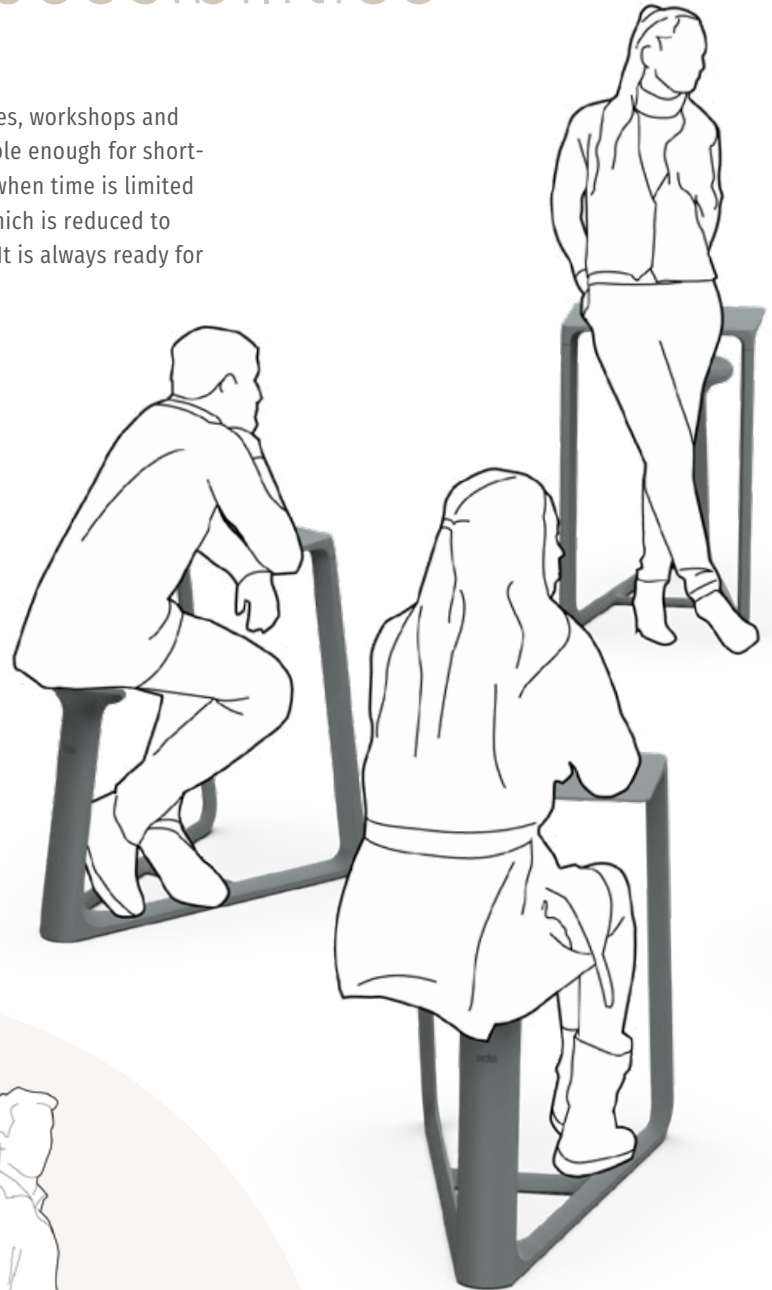

The **micro-
workplace** 
combines desk, seat
and truly ingenious design

**No assembly,
no preparations:**
just set it up and get started

se:note

Micro-workplace with a multitude of possibilities

How is it possible to provide furniture for press conferences, workshops and trade fairs quickly and easily? And which furniture is flexible enough for short-term update meetings? se:note is always the right choice when time is limited and you need to be spontaneous. The micro-workplace, which is reduced to the bare essentials, requires no assembly or preparation. It is always ready for use: just put it in place and get started.

Frame

Black

Basalt grey

Pale grey

Need to change location quickly? se:note is easy to take along or relocate thanks to its light weight and the recessed handle in the seat.

When not in use,
the micro-workplace
can be staggered
to save space.

The desk surface has a
pen groove. The legs can
be equipped with felt glides.

se:note is a workstation in monoblock design, combining a seat and a writing surface. It makes separate desks or writing tablets superfluous. Its design intuitively invites you to sit down for taking notes or having a quick read. And what is more, se:note can be easily grouped, arranged in different constellations and stored away just as quickly.