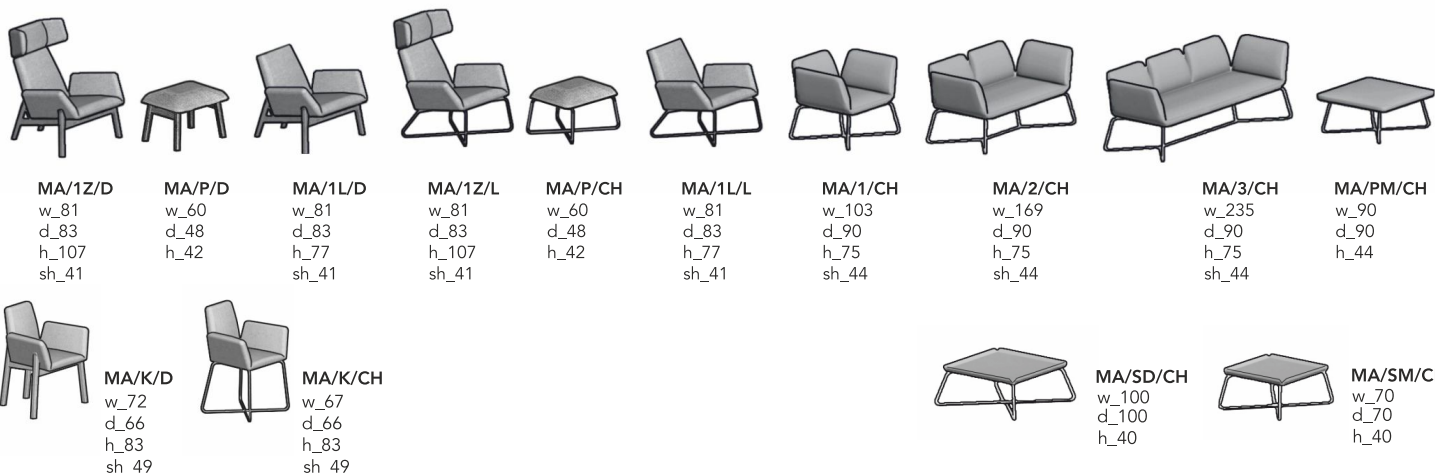

The family of sofas and armchairs in specific shape inspired by origami toys. The collection has special elbow rest and the backrest in characteristic shape of trapezoid leaning outside, has a soft foam body based on skids. The family also includes tables with characteristic bent tabletop rims.

w	d	h	sh
width Breite szerokość	depth Tiefe głębokość	height Höhe wysokość	seat height Sitzhöhe wysokość siedziska

manta.

www.noti.pl
biuro@noti.pl
T 61 896-64-80