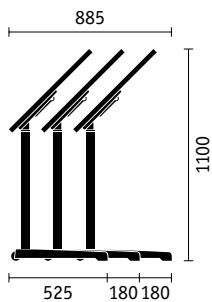

personal desk