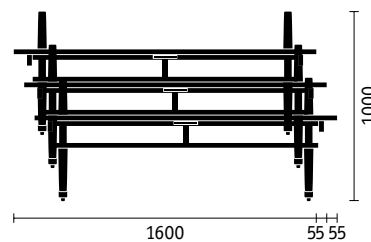

Stackable table