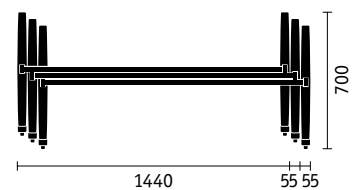

Pinboard, coat rack