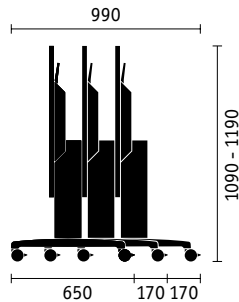

Stackable table