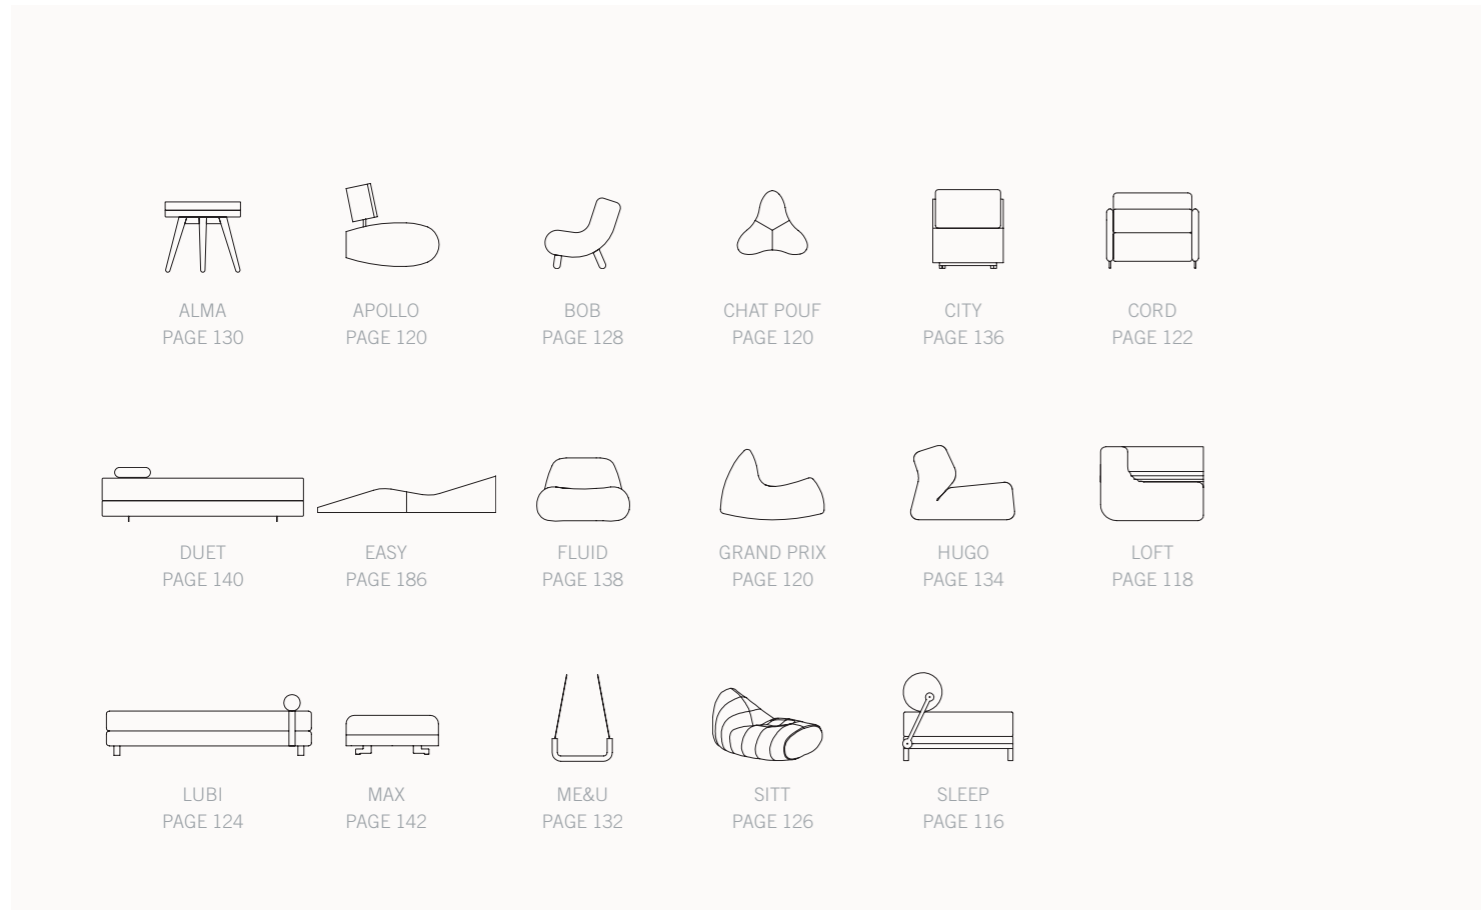

ACTIVE

PLUS

NORDIC

OUTDOOR

FURTHER INFORMATION SEE INDEX, INNER SLEEVE