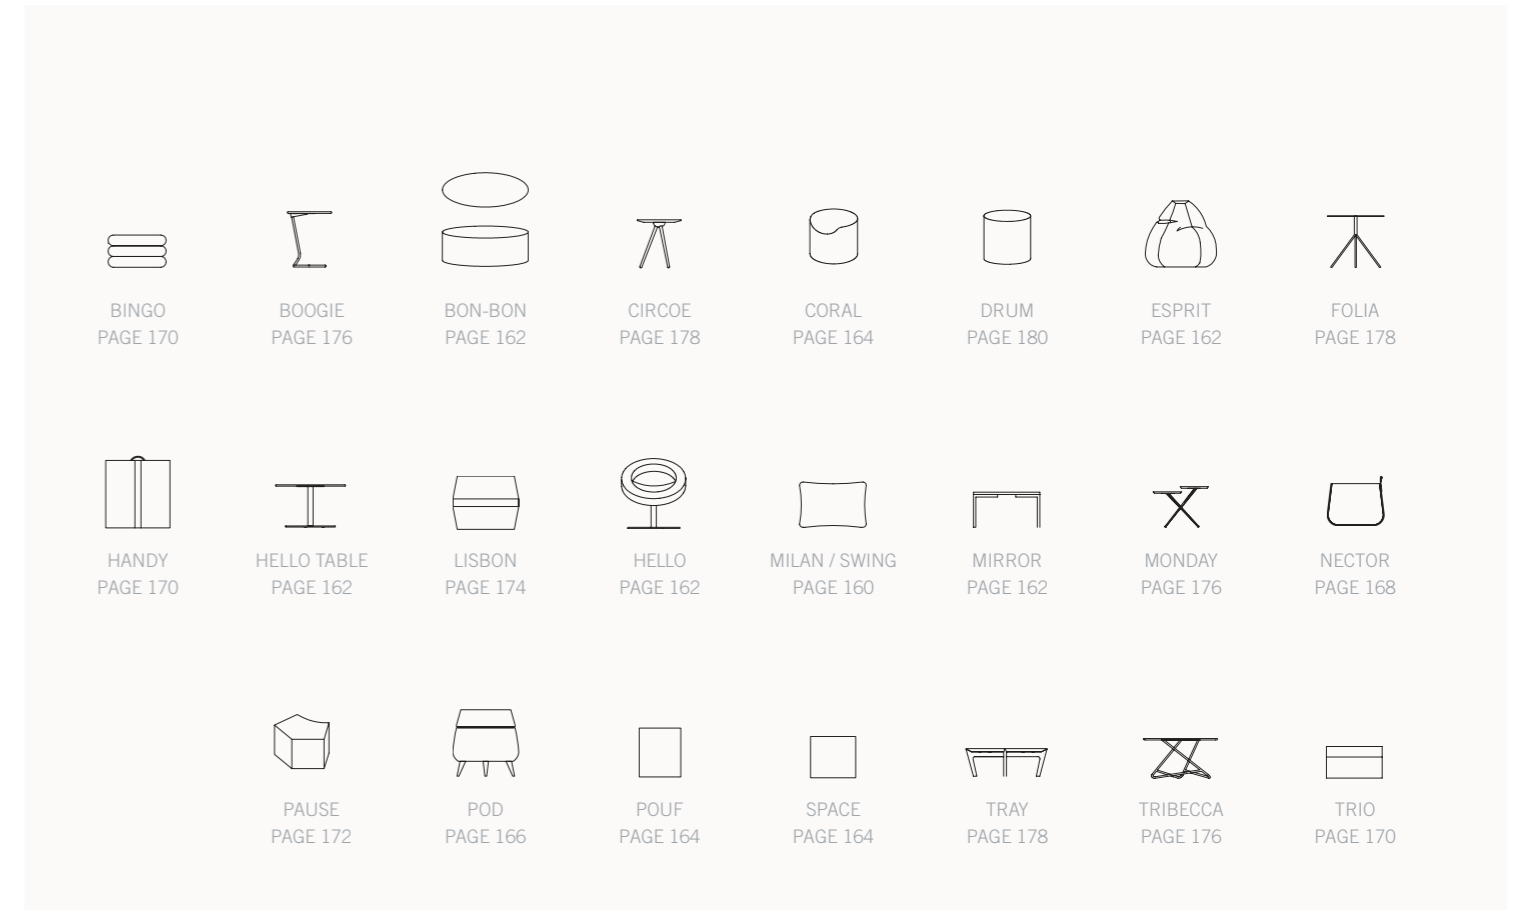

ACTIVE

PLUS

NORDIC

OUTDOOR

FURTHER INFORMATION SEE INDEX, INNER SLEEVE