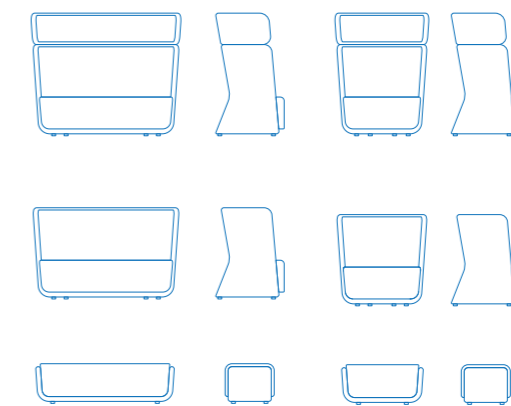

BASKET

DESIGN: MATTHIAS DEMACKER

COLOURFUL BEACH BASKETS
INSPIRED BY THE FUNCTIONAL BEACH BASKETS, BASKET IS DESIGNED AS AN INTEGRATED MODULAR SYSTEM WITH TWO DIFFERENT BACK HEIGHTS, WHICH ALLOWS YOU TO CO-CREATE AND DESIGN YOUR SEATING JUST AS YOU LIKE IT. THE INTELLIGENT SOFA IS A GREAT SETTING FOR AN INTIMATE AND COSY TIME ALONE OR WITH FRIENDS, FAMILY OR COLLEAGUES. THE BASKET ARMCHAIR COMES WITH A SWIVEL OR FIXED BASE. THE BASKET POUFS CAN BE USED AS A FOOTREST OR A SIDE TABLE.

DIMENSIONS / CM:
CHAIR LOW: L 90 D 74 H 93 SH 42
CHAIR HIGH: L 95 D 74 H 126 SH 42
SOFA LOW: L 147 D 74 H 93 SH 42
SOFA HIGH: L 152 D 74 H 126 SH 42
POUF SMALL: L 84 D 50 H 42 SH 42
POUF LARGE: L 142 D 50 H 42 SH 42